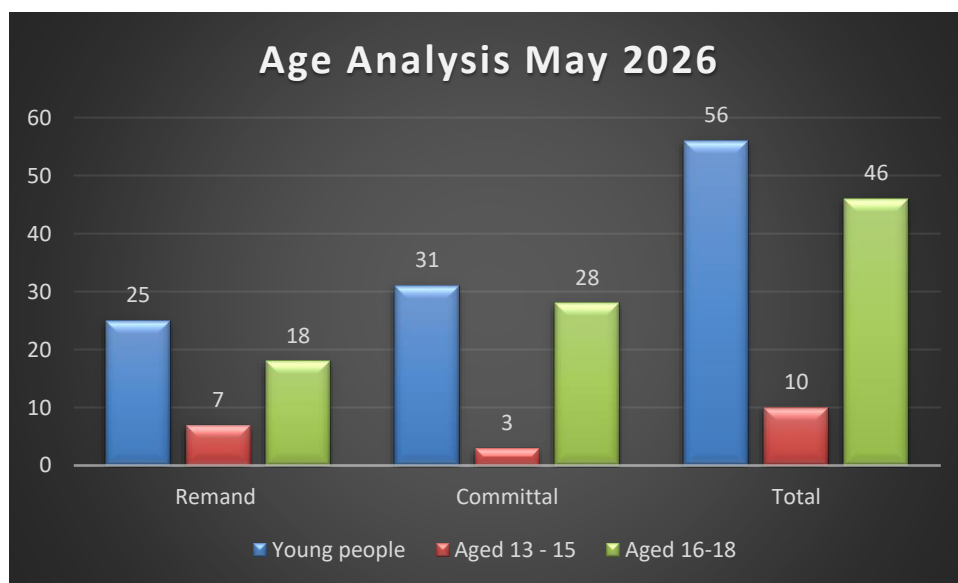

Statistical summary of Young People on Campus May 2026

Type of Order	Young People*	Age 13-15	Age 16-18
Remand	25	7	18
Detention	31	3	28
Total	56	10	46

Average daily occupancy May 2026

41 (14 Remand, 27 Detention)

**There was a total of (52) individual young people present on campus during May 2026.*

During May, (25) young people served remand orders and (31) young people served detention orders. During May (4) young people served both a remand and detention sentence. This accounts for the fact that the figures provided in above table totals (56)

Of all young people on campus during May, (50) were male and (2) were female.

- Of those on Remand Orders: (1) aged 13; (2) aged 14; (4) aged 15; (8) aged 16; (9) aged 17; (1) aged 18
- Regarding those on Committal Orders: (0) aged 13; (0) aged 14; (3) aged 15; (7) aged 16; (17) aged 17; (4) aged 18